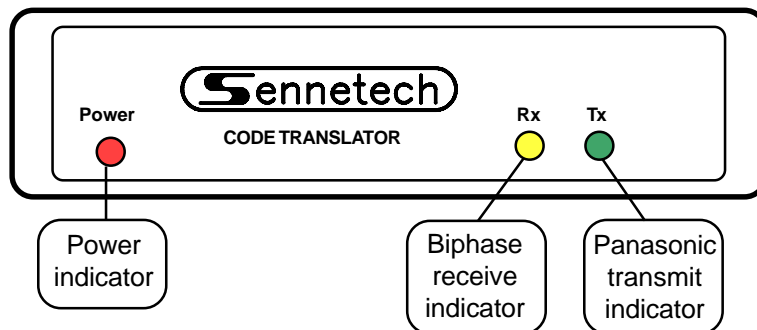

PRODUCT DESCRIPTION

The SCT-1060 is a Bosch biphas to Panasonic code translator designed to permit control of Panasonic receivers from Bosch controllers. It receives Bosch biphas code and transmits the appropriate commands in Panasonic RS-485 format. There are four independent Panasonic outputs.

To install the case on the rack mount frame, remove the front panel and the plastic bezel. The rack mount frame takes the place of the bezel as shown below.

SETTING THE SWITCHES

To set the configuration switches, remove the back panel, which is secured by two screws. Then slide the cover back to expose the switches. The switches can be changed while the code translator is powered up and the new settings will take effect immediately.

INSTALLATION

REAR PANEL

FRONT PANEL

The Rx indicator will flash while biphase code is being received. Since biphase code is repeating, it will flash continuously while a camera is being moved. Panasonic code is repeated at a slower rate.

If there is no Rx indication, check that the input is indeed Bosch biphase code and that the input wires are not reversed.

If there is Rx but no Tx, possible causes are:

- The incoming biphase code is not camera control code.
- The command is sent to a camera address that is not in the configured address group.