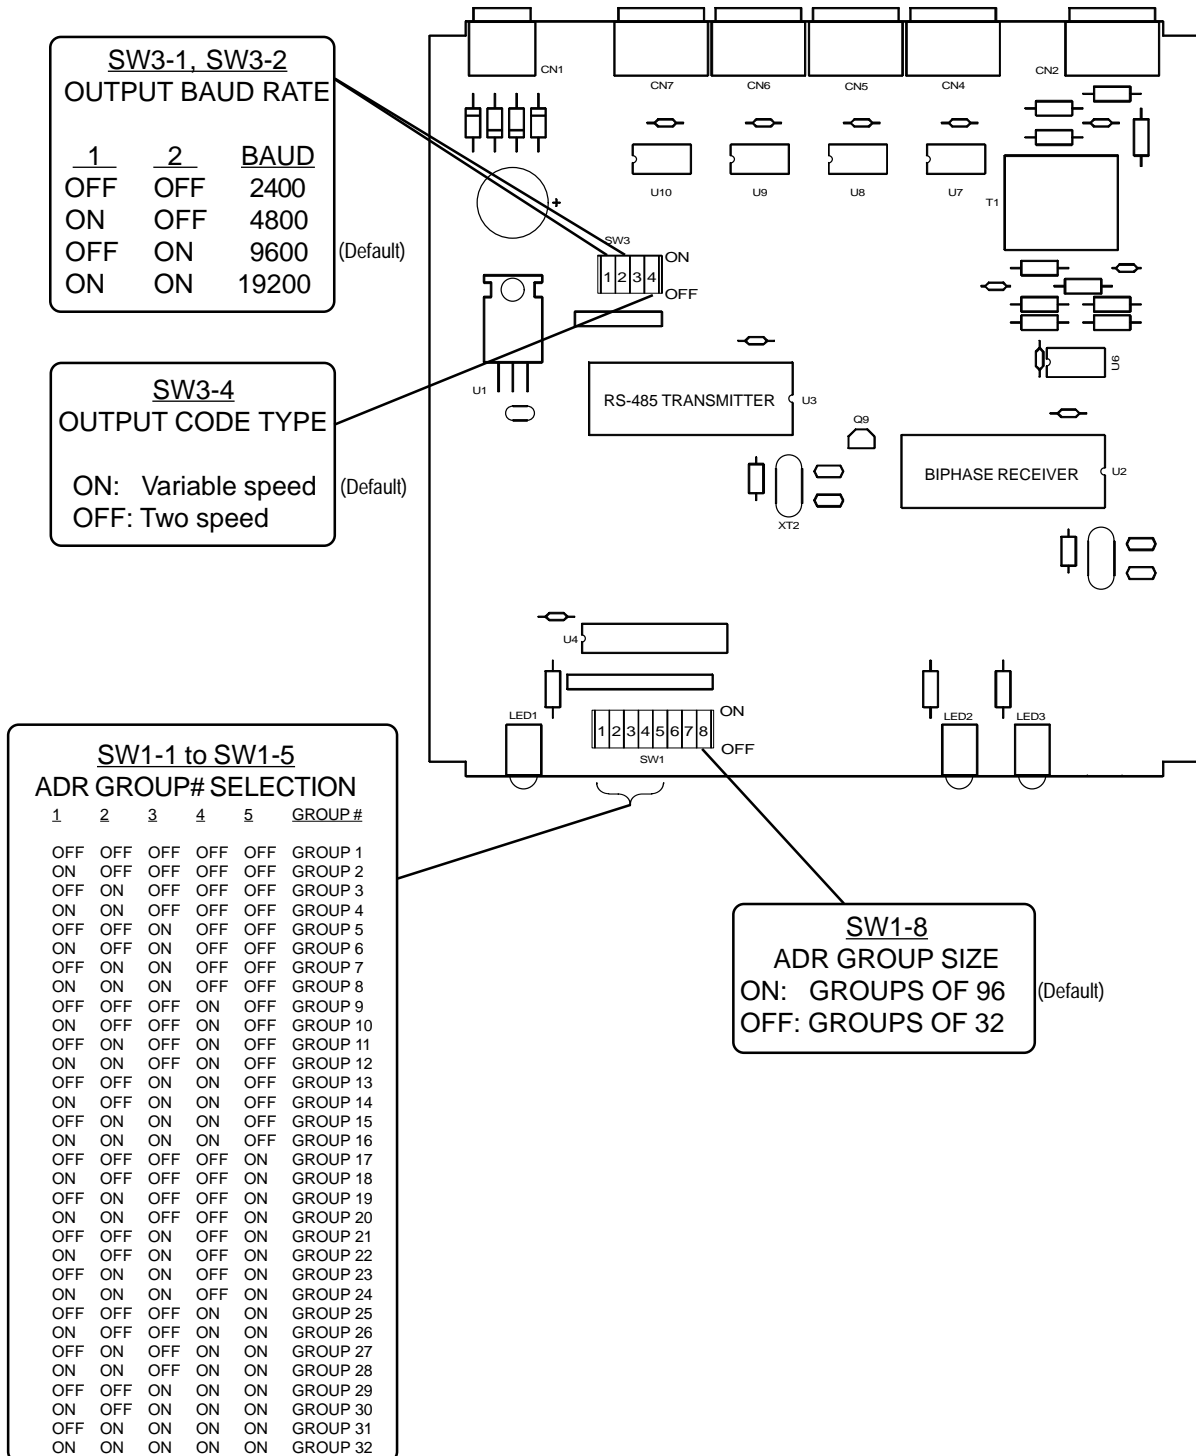

The code translator is contained in a standard 19" electronic housing (one rack unit high). Input and output connections are made with removable screw terminals. Front panel LEDs indicate status of power, receive, and transmit.

The code translator can be programmed via internal switches to offset the biphas addresses to 1 of 32 groups. This allows the use of higher biphas addresses.

The Panasonic output baud rate can be set from 2400 baud to 19.2k baud.

SPECIFICATIONS

| | |
|--------------------|--|
| SIZE: | 19"W x 1.75H x 5.45D |
| WEIGHT: | 1.5 lbs. |
| POWER: | 9Volt to 18Volt AC or DC at .75 Watts |
| INDICATORS: | Front panel LEDs: Power, Rx, & Tx |
| BIPHASE INPUT: | (1) 3-pin mating screw terminal connector |
| PANASONIC OUTPUTS: | (4) 3-pin mating screw terminal connectors |

To install the case on the rack mount frame, remove the front panel and the plastic bezel. The rack mount frame takes the place of the bezel as shown below.

SETTING THE SWITCHES

To set the configuration switches, remove the back panel, which is secured by two screws. Then slide the cover back to expose the switches. The switches can be changed while the code translator is powered up and the new settings will take effect immediately.