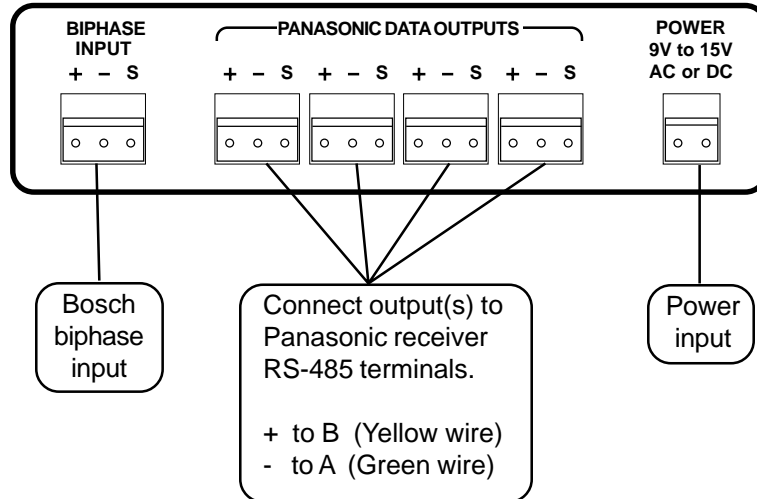

PRODUCT DESCRIPTION

The SCT-1060 is a Bosch biphas to Panasonic code translator designed to permit control of Panasonic receivers from Bosch controllers. It receives Bosch biphas code and transmits the appropriate commands in Panasonic RS-485 format. There are four independent Panasonic outputs.

The code translator is contained in a standard 19" electronic housing (one rack unit high). Input and output connections are made with removable screw terminals. Front panel LEDs indicate status of power, receive, and transmit.

To install the case on the rack mount frame, remove the front panel and the plastic bezel. The rack mount frame takes the place of the bezel as shown below.

SETTING THE SWITCHES

To set the configuration switches, remove the back panel, which is secured by two screws. Then slide the cover back to expose the switches. The switches can be changed while the code translator is powered up and the new settings will take effect immediately.

INSTALLATION

REAR PANEL

FRONT PANEL

The Rx indicator will flash while biphase code is being received. Since biphase code is repeating, it will flash continuously while a camera is being moved. Panasonic code is repeated at a slower rate.