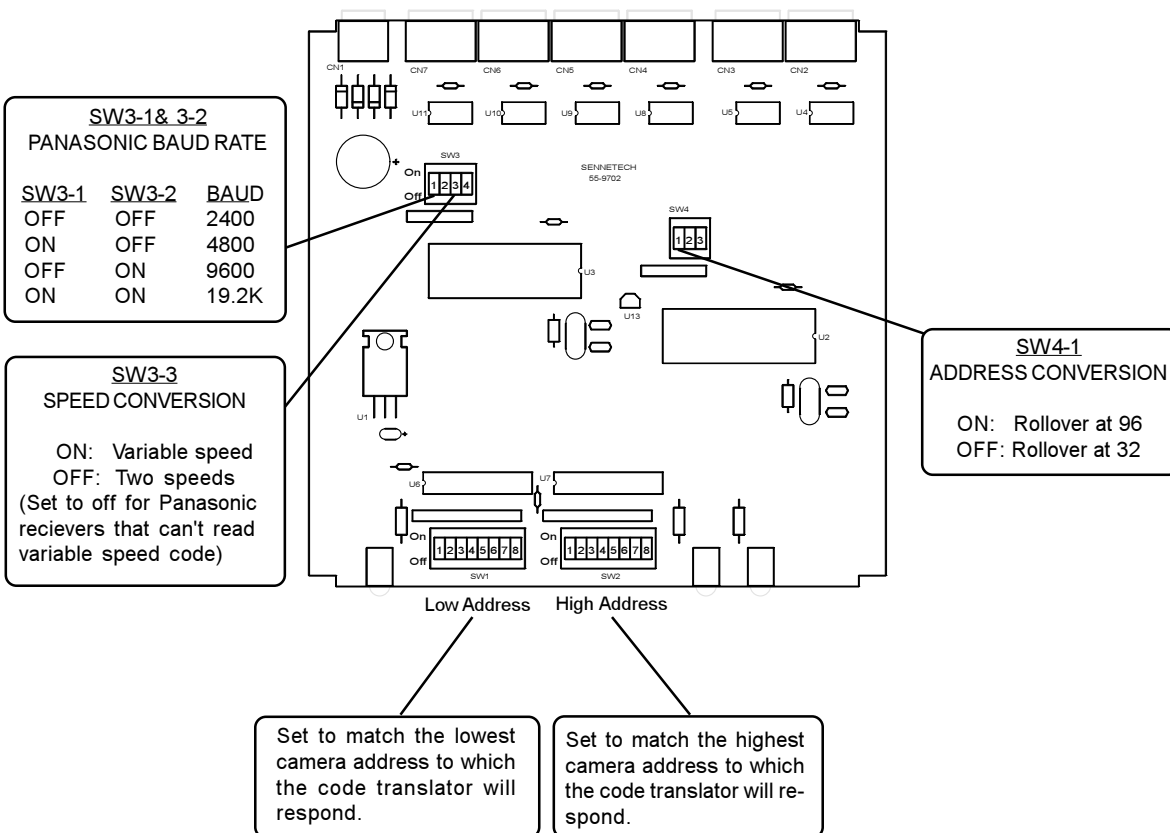

SETTING THE SWITCHES

To set the configuration switches, remove the back panel which is secured by two screws. Then slide the cover back to expose the switches. The switches can be changed with power applied and the changes take effect immediately.

The code translator will convert commands and send a response for all addresses between and including the high and low address switch settings.

Some Panasonic devices have maximum addresses of 32, others have addresses up to 96. Sw4-1 selects whether the Vicon to Panasonic address conversion rolls over at 32 or at 96. If it rolls over at 32, Vicon address 33 will be converted to Panasonic address 1, 34 becomes 2 etc.

The address window set by the low and high address switches should be no larger than either 32 or 96. If it is larger, a single Panasonic address can be generated from more than one Vicon address.

The address conversion chart and the switch setting chart can be used to help determine the switch settings.