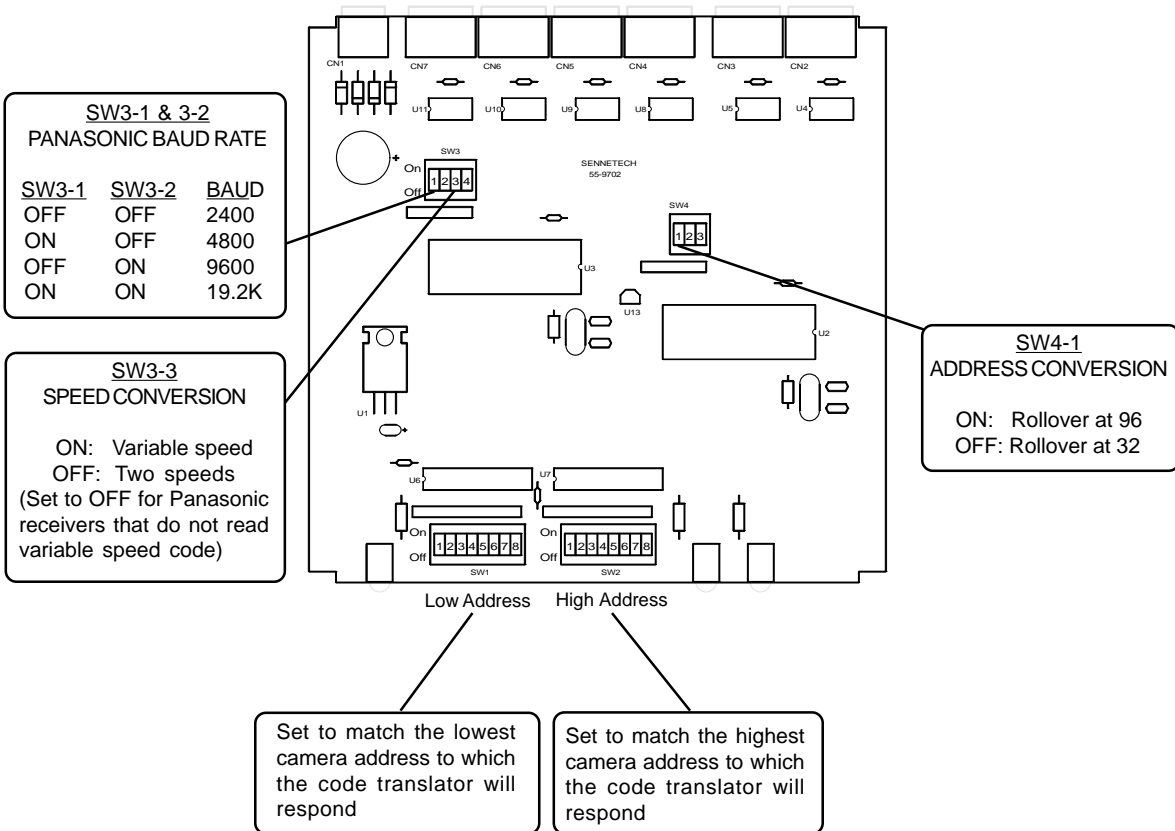

The code translator will appear to the Vicon controller as a group of responding receiver/drivers. Internal switches set the low camera number and the high camera number to which the translator will respond.

The Vicon data input baud rate is 4800.

The Panasonic output baud rate is selectable from 2400 to 19,200.

Input and output connections are made with mating screw terminal connectors. Front panel LEDs indicate status of power, receive, and transmit.

There is an optional 19" rack mount panel (one rack unit high).

SPECIFICATIONS

SIZE:	5.57"W x 1.52H x 5.45D
WEIGHT:	1.5 lbs.
POWER:	9Volt to 15Volt AC or DC at 75ma
INDICATORS:	Front panel LEDs: Power, Rx, & Tx
VICON CMD INPUT:	(1) mating 3-pin screw terminal connector
VICON RSP OUTPUT:	(1) mating 3-pin screw terminal connector
PANASONIC OUTPUTS:	(4) mating 3-pin screw terminal connectors

SETTING THE SWITCHES

To set the configuration switches, remove the back panel, which is secured by two screws. Then slide the cover back to expose the switches. The switches can be changed while the code translator is powered up and the new settings will take effect immediately.