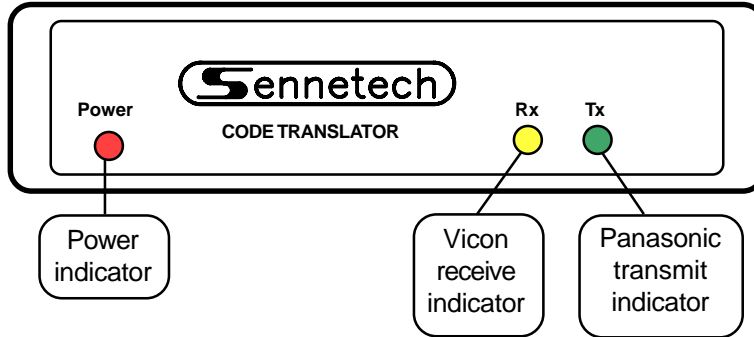

FRONT PANEL