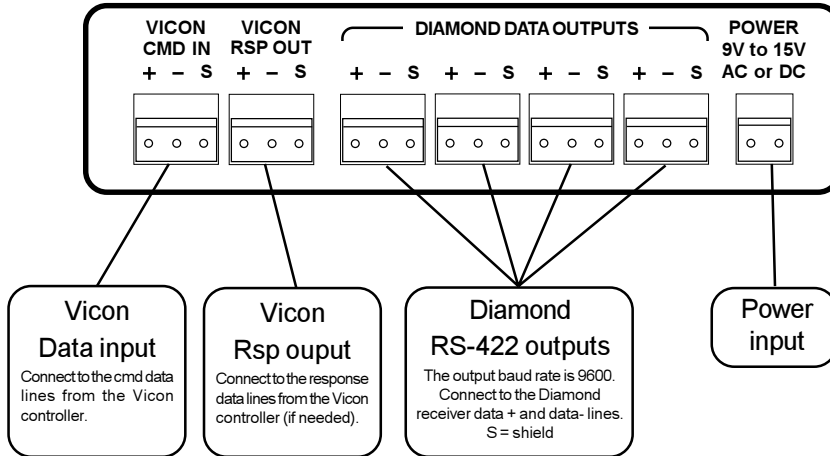

The SCT-1041 is a Vicon to Diamond Electronics control code translator designed to permit control of Diamond cameras from Vicon controllers. It receives Vicon RS-422 commands and transmits the appropriate commands in Diamond Electronics RS-422 format. There are four independent Diamond outputs.

The preferred method of operation is simplex mode, with only the Vicon cmd data line connected.

If the Vicon response line is connected for duplex operation, the code translator will appear as a group of cameras to the controller. To prevent interference between the responses from the code translator and any Vicon cameras in the system, set the switches to exclude any addresses for which there Vicon cameras.

INSTALLATION

REAR PANEL

FRONT PANEL

The Rx indicator will flash whenever there is data from the Vicon controller. If the input lines have reversed polarity, the Rx indicator will be on solidly. Diamond data is repeating so the Tx indicator will continue to flash while the camera is moving.

If you have Rx but no Tx, possible causes are:

- The input code is not camera control code.

- The camera address is outside the address window set by the configuration switches.

If the code translator is sending data and doesn't get a follow up Vicon command in about 12 seconds, it will time out and quit sending that stream of data.