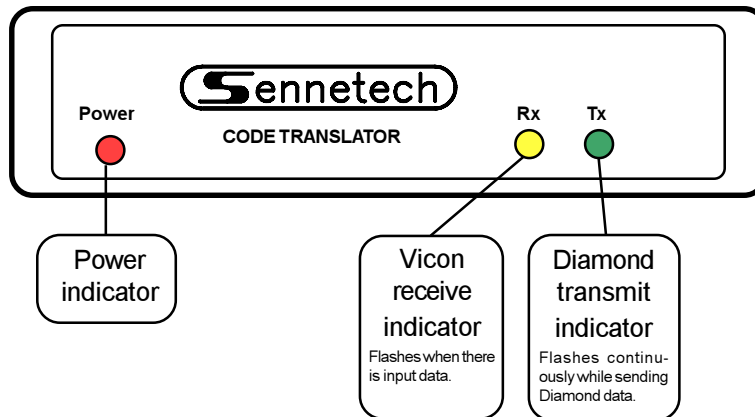

The SCT-1041 is a Vicon to Diamond Electronics control code translator designed to permit control of Diamond cameras from Vicon controllers. It receives Vicon RS-422 commands and transmits the appropriate commands in Diamond Electronics RS-422 format. There are four independent Diamond outputs.

The preferred method of operation is simplex mode, with only the Vicon cmd data line connected.

If the Vicon response line is connected for duplex operation, the code translator will appear as a group of cameras to the controller. To prevent interference between the responses from the code translator and any Vicon cameras in the system, set the switches to exclude any addresses for which there Vicon cameras.

INSTALLATION

REAR PANEL

FRONT PANEL

The Rx indicator will flash whenever there is data from the Vicon controller. If the input lines have reversed polarity, the Rx indicator will be on solidly. Diamond data is repeating so the Tx indicator will continue to flash while the camera is moving.

If you have Rx but no Tx, possible causes are:

- The input code is not camera control code.

- The camera address is outside the address window set by the configuration switches.

If the code translator is sending data and doesn't get a follow up Vicon command in about 12 seconds, it will time out and quit sending that stream of data.