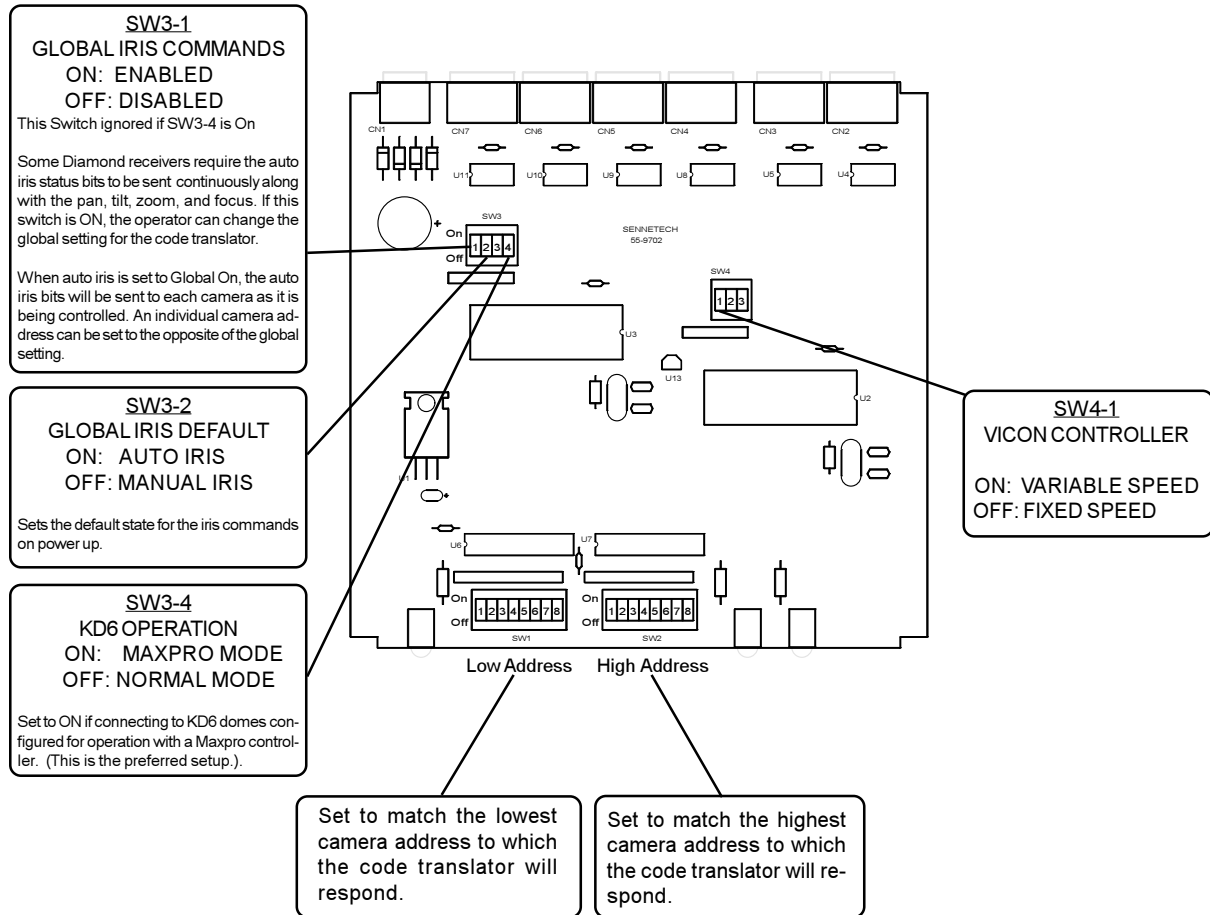

The SCT-1041 is a Vicon to Diamond Electronics control code translator designed to permit control of Diamond cameras from Vicon controllers. It receives Vicon RS-422 commands and transmits the appropriate commands in Diamond Electronics RS-422 format. There are four independent Diamond outputs.

Internal configuration switches set the code translator to work with either fixed or variable speed capable Vicon controllers. The Diamond output code is sent @ 9600 baud.

Input and output connections are made with mating screw terminal connectors. Front panel indicate display status of power, receive, transmit, and program mode.

SETTING THE SWITCHES

To set the configuration switches, remove the back panel which is secured by two screws. Then slide the cover back to expose the switches. The switches can be changed with power applied.

The preferred method of operation is simplex mode, with only the Vicon cmd data line connected.

If the Vicon response line is connected for duplex operation, the code translator will appear as a group of cameras to the controller. To prevent interference between the responses from the code translator and any Vicon cameras in the system, set the switches to exclude any addresses for which there Vicon cameras.