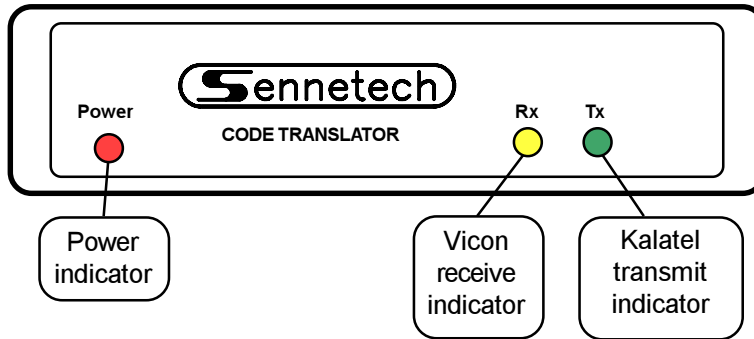

FRONT PANEL