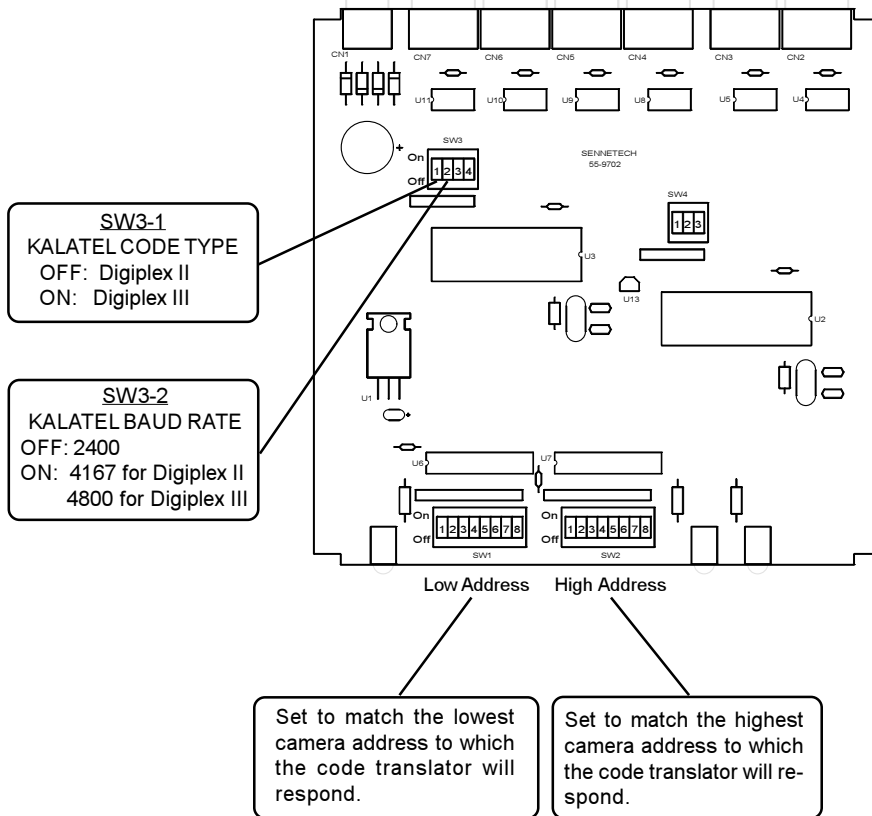

SETTING THE SWITCHES

To set the configuration switches, remove the back panel which is secured by two screws. Then slide the cover back to expose the switches. The switches can be changed with power applied and the changes take effect immediately.

The preferred system configuration is simplex mode with the response line not connected.

If the Vicon system requires the response line for correct operation, the code translator will appear as a group of cameras to the controller. To prevent interference between the responses from the code translator and any Vicon cameras in the system, set the switches to include only the Kalatel camera addresses.

The chart on the following page shows the switch configuration for each address.