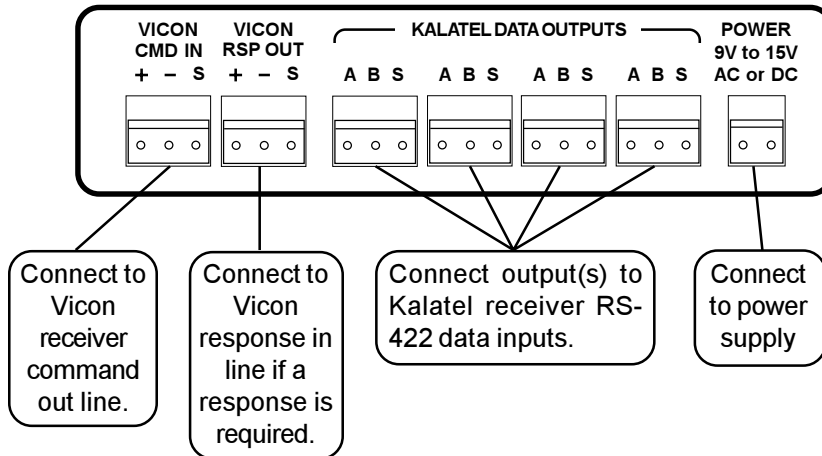

The SCT-1028 is a Vicon to Kalatel control code translator designed to permit control of Kalatel cameras from Vicon VPS series controllers. It receives Vicon RS-422 commands and transmits the appropriate commands in Kalatel RS-422 code format. There are four independent Kalatel outputs.

Input and output connections are made with mating screw terminal connectors. Front panel LEDs indicate status of power, receive, and transmit.

There is an optional 19" rack mount panel (one rack unit high).

The preferred system configuration is simplex mode with the response line not connected.

If the Vicon system requires the response line for correct operation, the code translator will appear as a group of cameras to the controller. To prevent interference between the responses from the code translator and any Vicon cameras in the system, set the switches to include only the Kalatel camera addresses.

FRONT PANEL

REAR PANEL

To install the case on the rack mount frame, remove the front panel and the plastic bezel. The rack mount frame takes the place of the bezel as shown below.

OPERATION

Vicon pan, tilt, zoom, focus, and iris commands are converted to the equivalent Kalatel commands.