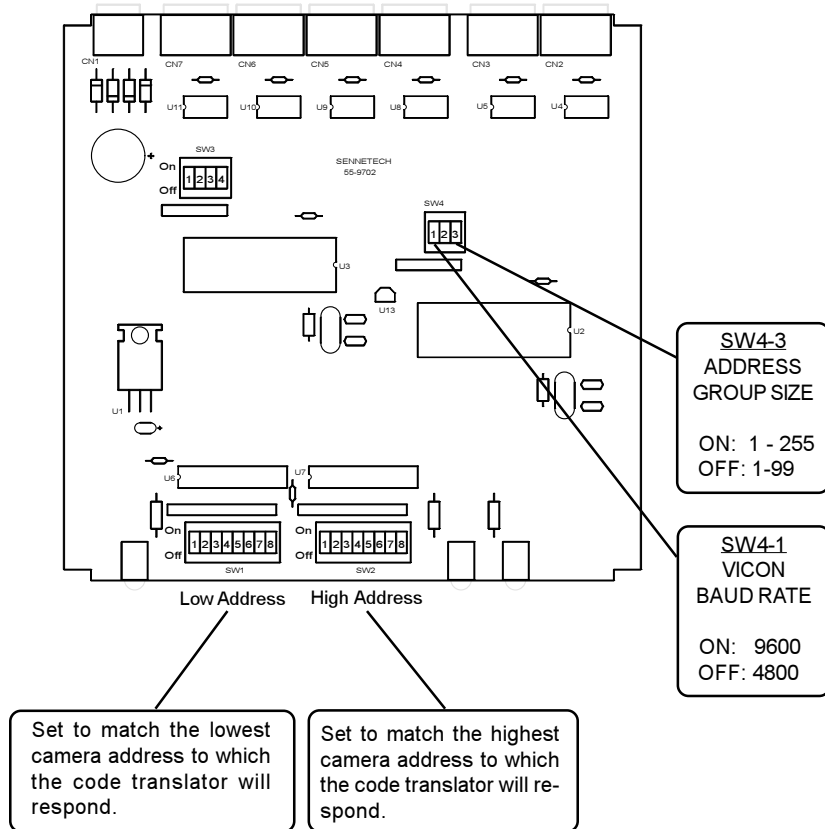

SETTING THE SWITCHES

To set the configuration switches, remove the back panel which is secured by two screws. Then slide the cover back to expose the switches. The switches can be changed with power applied and the changes take effect immediately.

The preferred method of operation is simplex mode, with only the Vicon cmd data line connected.

If the Vicon response line is connected for duplex operation, the code translator will appear as a group of cameras to the controller. To prevent interference between the responses from the code translator and any Vicon cameras in the system, set the switches to exclude any addresses for which there Vicon cameras.

If SW4-3 is Off, the Sensormatic addresses roll over at 99, thus a Vicon command to address 1, 100, or 199 will be converted to Sensormatic address 1. The address window should be limited to no more than 99.

The address conversion chart and the switch setting chart can be used to help determine the switch settings.