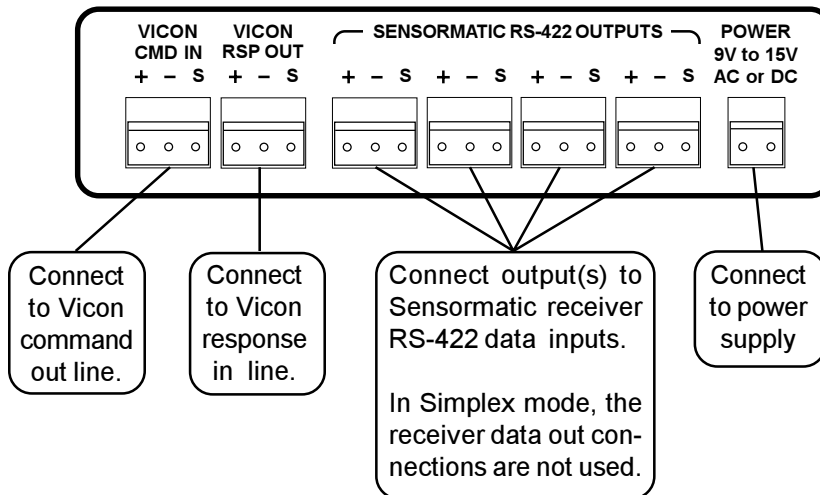

INSTALLATION

FRONT PANEL

REAR PANEL

To install the case on the rack mount frame, remove the front panel and the plastic bezel. The rack mount frame takes the place of the bezel as shown below.

OPERATION

Pan, tilt, zoom, focus, and iris commands are converted to equivalent Sensormatic commands.