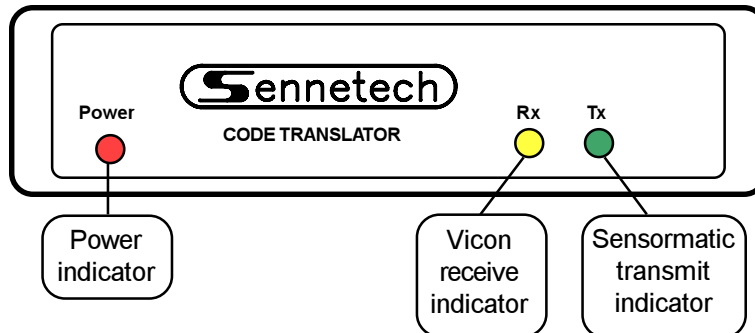

INSTALLATION

FRONT PANEL