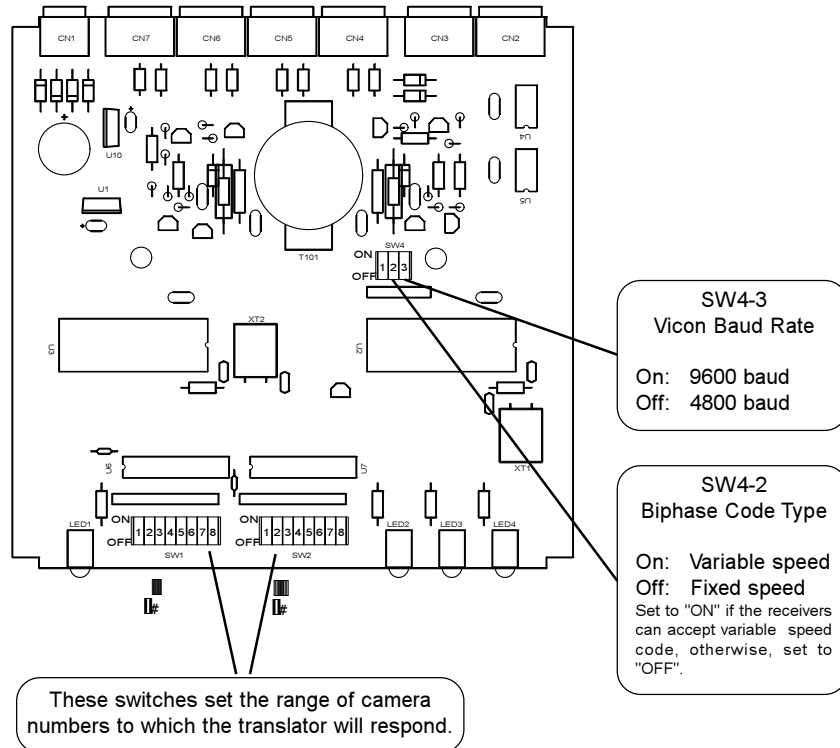

SETTING THE SWITCHES

To set the configuration switches, remove either the front or rear panel which is secured by two screws. Then slide the cover to expose the switches. The switches can be changed with power on and the changes take effect immediately. (If the unit is rack mounted, it is easier to remove the rear panel and slide the circuit board out.)

The address switches have the following values read from left to right:

1	2	4	8	16	32	64	128

The camera numbers are entered by setting to "ON" the switches whose values total up to the desired number. For example, to enter the number 141, you would set to "ON" switches that have values $128 + 8 + 4 + 1 = 141$. The Camera Address Switch Setting Chart shows the settings for numbers 1 to 256.

Note: If the Vicon response line is not used, set the low address to [1] and the high address to [0] so the code translator will translate commands for all 256 camera addresses.