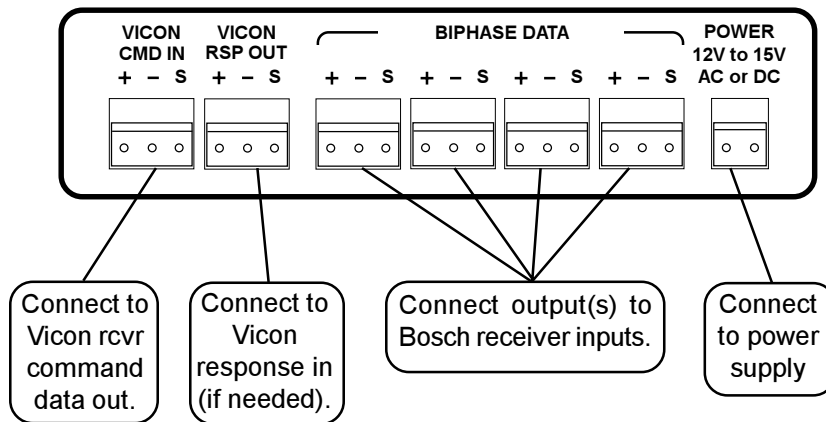

INSTALLATION

FRONT PANEL

REAR PANEL

To install the case on the rack mount frame, remove the front panel and the plastic bezel. The rack mount frame takes the place of the bezel as shown below.