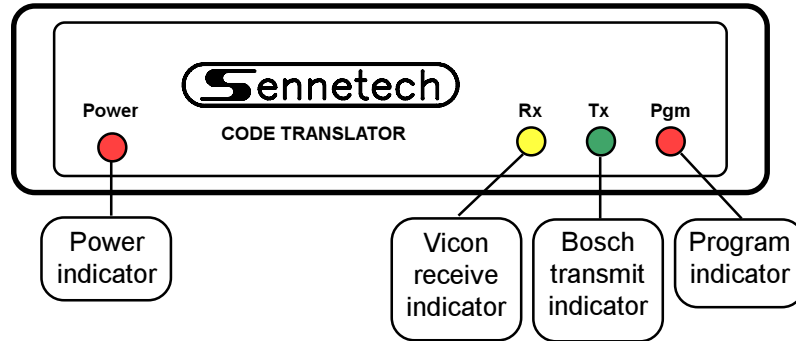

INSTALLATION

FRONT PANEL