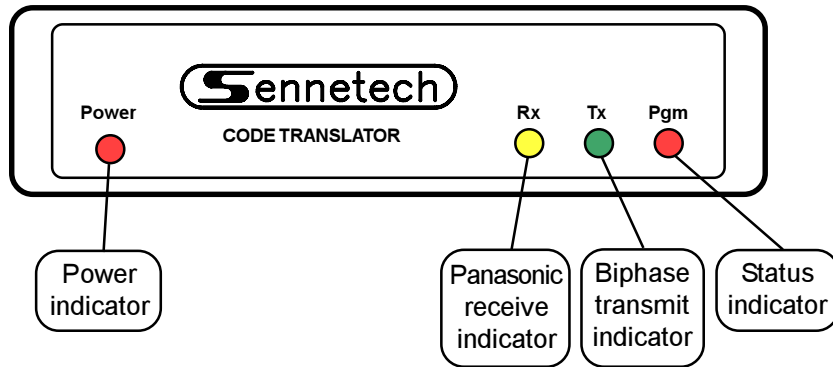

The SCT-1070 is a Panasonic to Bosch camera control code translator designed to permit control of Bosch cameras from Panasonic controllers. It receives Panasonic RS-485 commands and transmits the appropriate commands in Bosch biphasic code format. There are four independent biphasic outputs.

The code translator responds to Panasonic communications as a range of Panasonic cameras. Set the lowest and highest camera switches to include the Bosch cameras and exclude any Panasonic cameras on the same RS-485 data line.

If the control system is setup for oneway mode, the response line can be left disconnected and the switches can be set to include all cameras.

Some Panasonic matrix systems will only send packets addressed to cameras 1 ~ 8 from each data card. The address offset switches add a number to the Panasonic camera address to get higher Bosch camera addresses. The offset switches are cumulative; if switches 1 and 3 are on, 8 + 32 for a total of 40 will be added to the current Panasonic address. Thus a Panasonic packet addressed to camera #1 will be sent to Bosch camera # 41. The lowest & highest camera switches still apply only to the Panasonic camera numbers.

INSTALLATION

FRONT PANEL

REAR PANEL

The Rx LED will light when there is any data on the input lines.

The code translator will automatically detect the input baud rate from 2400 baud to 19200 baud.

The Status LED will flash if the input data is not recognized, ie. reversed wires or wrong baud rate. It will flash momentarily during the auto detect process.