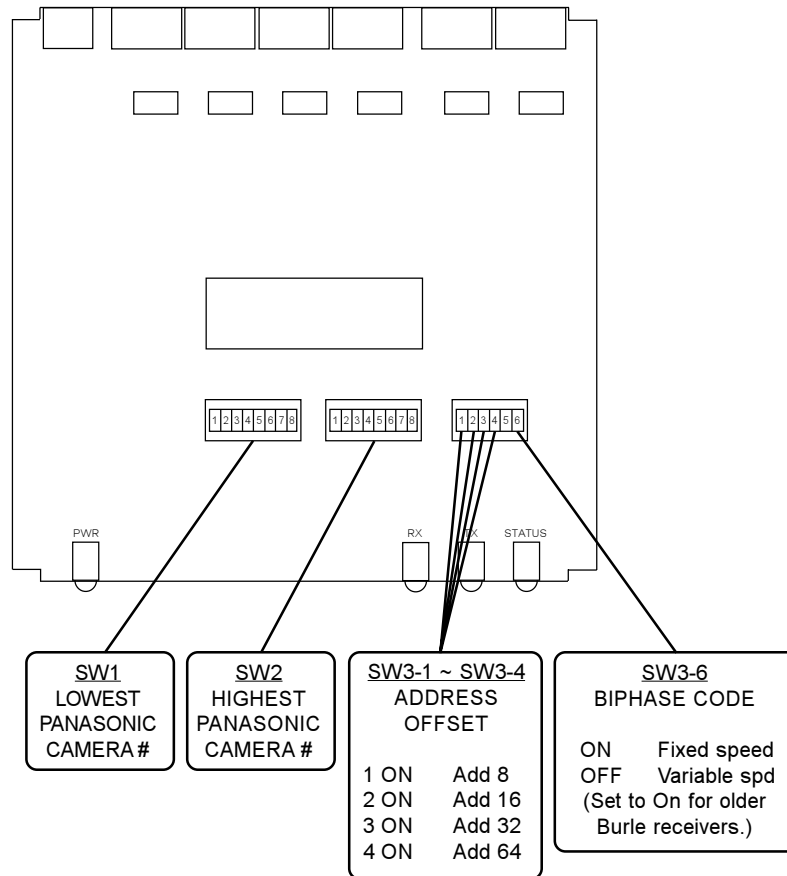

Panasonic camera addresses can be offset in blocks of 8 to send higher Bosch addresses than are available from a Panasonic control system.

Input and output connections are made with mating screw terminal connectors. Front panel LEDs indicate power, receive, transmit, and status.

There is an optional 19" rack mount panel (one rack unit high).

SPECIFICATIONS

Size:	19"W x 1.75H x 5.45D
Weight:	1.5 lb
Power:	9Volt to 18Volt AC or DC at .75 Watts
Indicators:	Front panel LEDs: Power, Rx, Tx, and Status
Panasonic input:	(1) 3-pin mating screw terminal
Panasonic response:	(1) 3-pin mating screw terminal
Biphase Outputs:	(4) 3-pin mating screw terminal

To install the case on the rack mount frame, remove the front panel and the plastic bezel. The rack mount frame takes the place of the bezel as shown below.

SETTING THE SWITCHES

To set the configuration switches, remove the back panel which is secured by two screws. Then slide the cover back to expose the switches. The switches can be changed with power applied and the changes take effect immediately.

If the control system is setup for oneway mode, the response line can be left disconnected and the switches can be set to include all cameras.

Some Panasonic matrix systems will only send packets addressed to cameras 1 ~ 8 from each data card. The address offset switches add a number to the Panasonic camera address to get higher Bosch camera addresses. The offset switches are cumulative; if switches 1 and 3 are on, 8 + 32 for a total of 40 will be added to the current Panasonic address. Thus a Panasonic packet addressed to camera #1 will be sent to Bosch camera # 41. The lowest & highest camera switches still apply only to the Panasonic camera numbers.