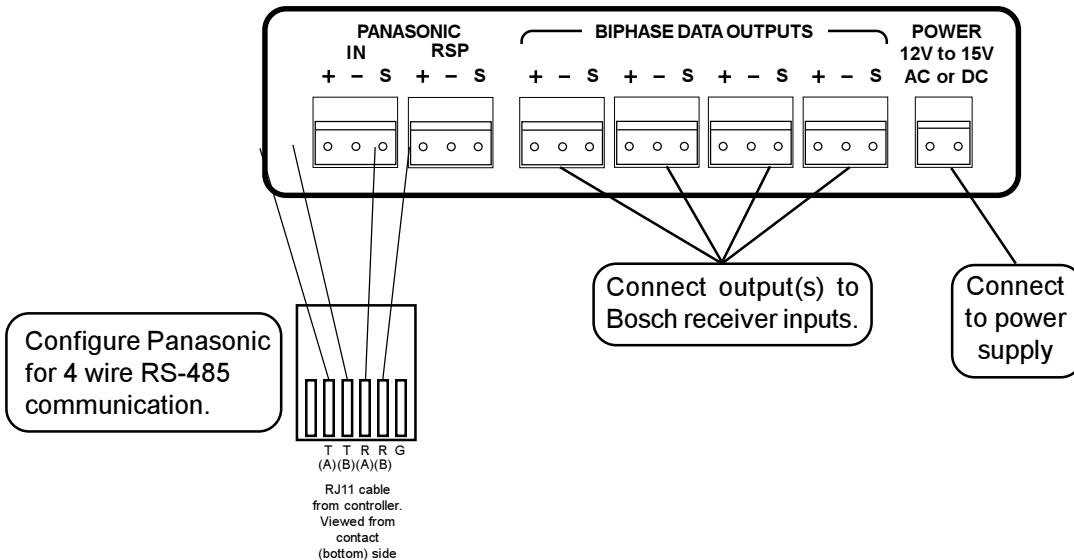

The SCT-1070 is a Panasonic to Bosch camera control code translator designed to permit control of Bosch cameras from Panasonic controllers. It receives Panasonic RS-485 commands and transmits the appropriate commands in Bosch biphasic code format. There are four independent biphasic outputs.

If the control system is setup for oneway mode, the response line can be left disconnected and the switches can be set to include all cameras.

Some Panasonic matrix systems will only send packets addressed to cameras 1 ~ 8 from each data card. The address offset switches add a number to the Panasonic camera address to get higher Bosch camera addresses. The offset switches are cumulative; if switches 1 and 3 are on, 8 + 32 for a total of 40 will be added to the current Panasonic address. Thus a Panasonic packet addressed to camera #1 will be sent to Bosch camera # 41. The lowest & highest camera switches still apply only to the Panasonic camera numbers.

INSTALLATION

FRONT PANEL

REAR PANEL

The Rx LED will light when there is any data on the input lines.

The code translator will automatically detect the input baud rate from 2400 baud to 19200 baud.

The Status LED will flash if the input data is not recognized, ie. reversed wires or wrong baud rate. It will flash momentarily during the auto detect process.

The Tx LED flashes when biphase output is being sent. The pan, tilt, zoom, focus, and iris commands are sent repeatedly. Other commands, such as presets, are only sent once.

Connection with WJ-SX550 or WJ-SX850 matrix systems.