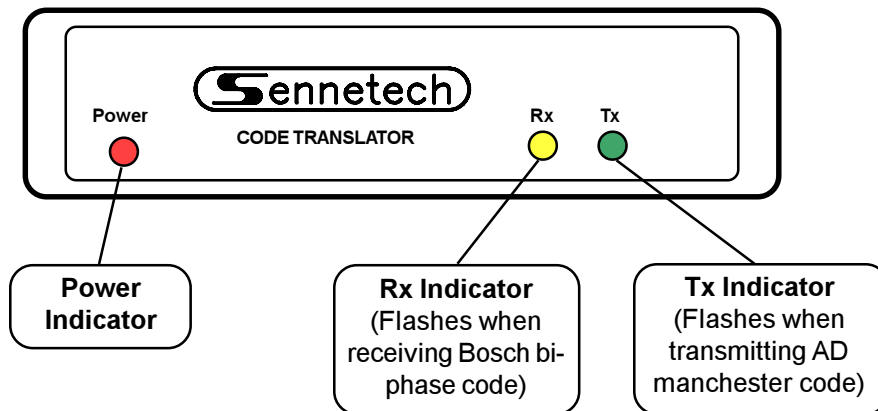

The SCT-1007 is a Bosch to American Dynamics code translator designed to control AD cameras from Bosch Allegiant control systems. It receives Bosch biphasic code and transmits the appropriate commands in AD manchester format.

AD Code Type

On: Variable speed rcvrs.
Off: Fixed speed rcvrs

INSTALLATION

REAR PANEL

FRONT PANEL

To install the case on the rack mount frame, remove the front panel and the plastic bezel. The rack mount frame takes the place of the bezel as shown below.

OPERATION

The Bosch camera control commands are converted to American Dynamics commands according to the following table.

<u>BOSCH COMMAND</u>	<u>AD COMMAND</u>
Pan Left/Right	Pan Left/Right
Tilt Up/Down	Tilt Up/Down
Zoom In/Out	Zoom In/Out
Focus Near/Far	Focus Near/Far
Iris Close/Open	Iris Close/Open
On 1~3	Aux On 1~3
Off 1~3	Aux Off 1~3
SHOT 1~72	Call shot 1~72
Set 1~72	Set shot 1~72